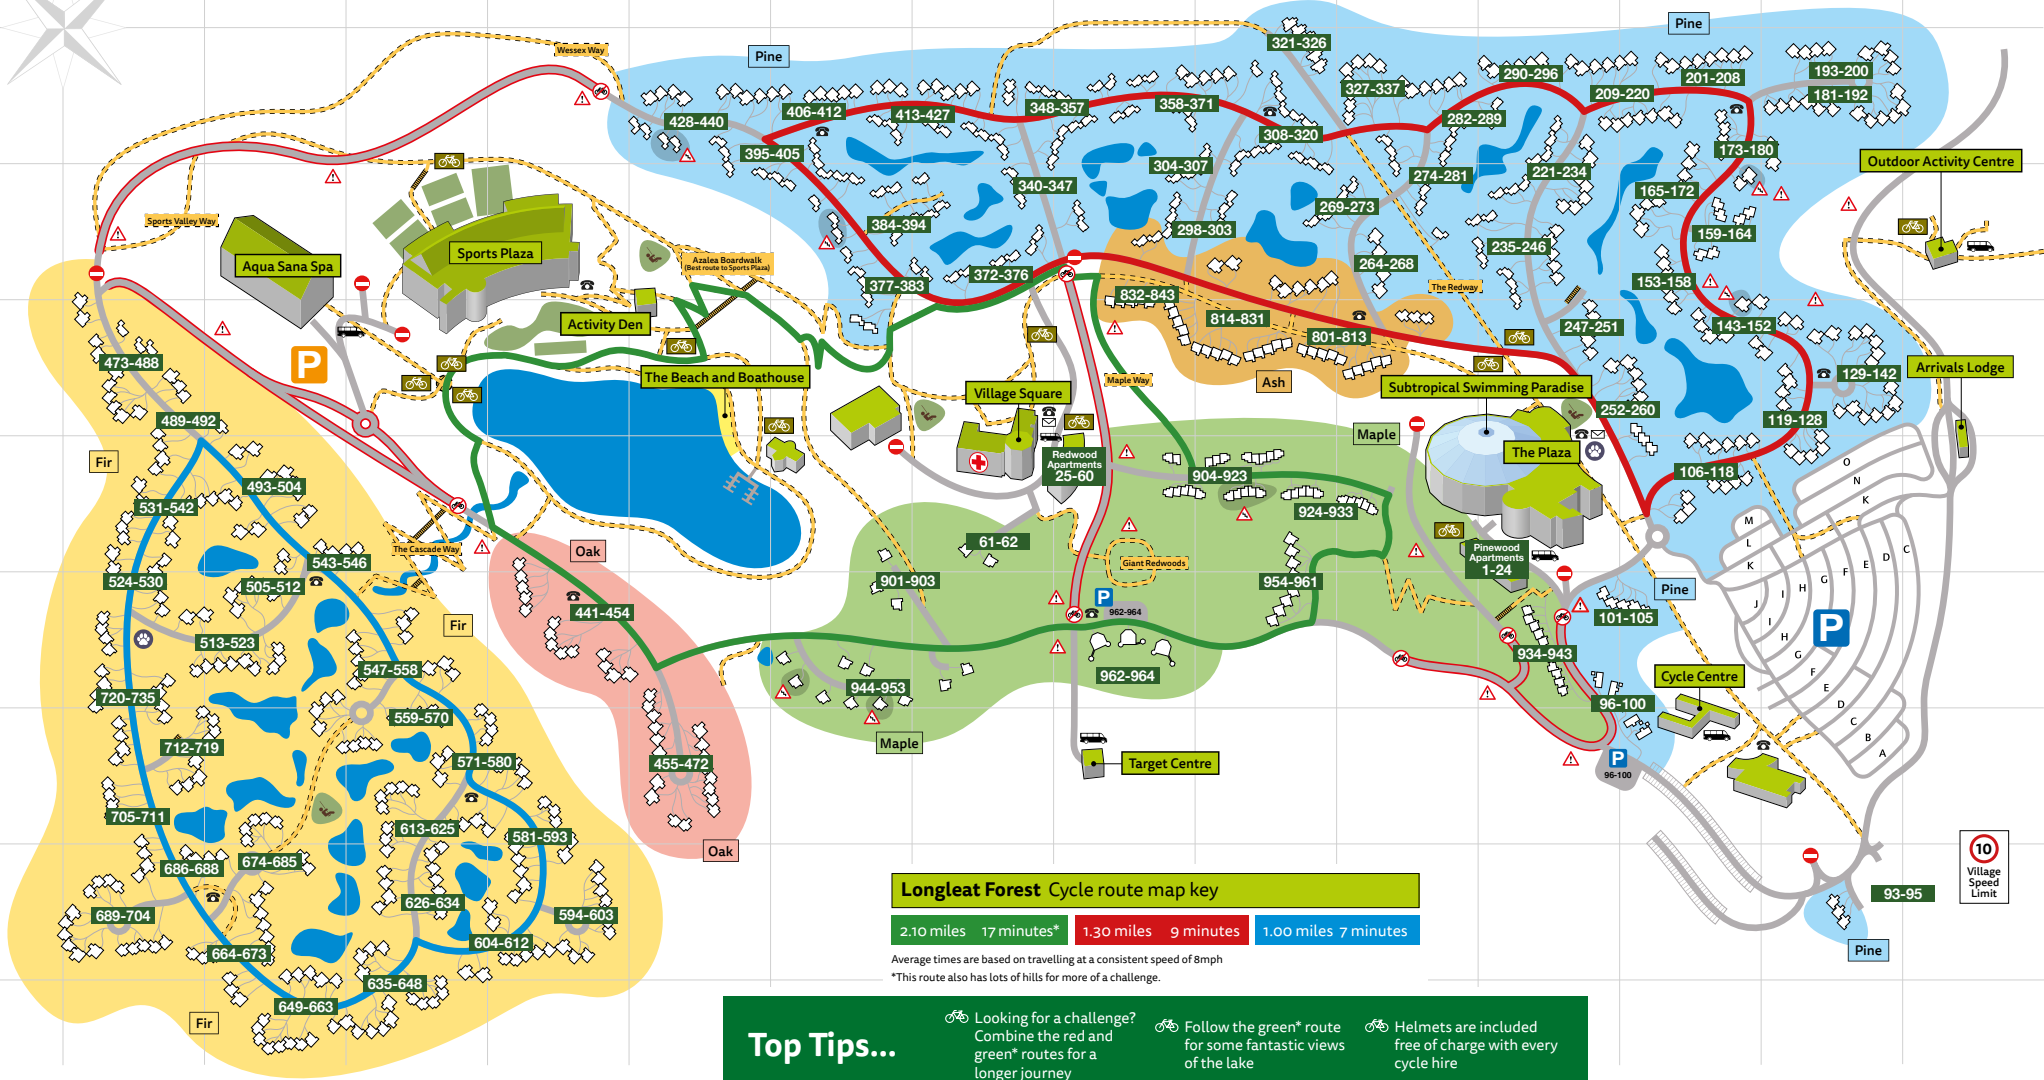

Longleat Forest Cycle Route Map

Longleat Forest Cycle route map key

2.10 miles 17 minutes* 1.30 miles 9 minutes 1.00 miles 7 minutes

Top Tips...

- Looking for a challenge? Combine the red and green* routes for a longer journey
- Follow the green* route for some fantastic views of the lake
- Helmets are included free of charge with every cycle hire

1 square = 3 minute walk (This is an approximate walking time. Please allow extra time for young children)

Key		

Plaza

Village Square

Sports Plaza

All Other Destinations