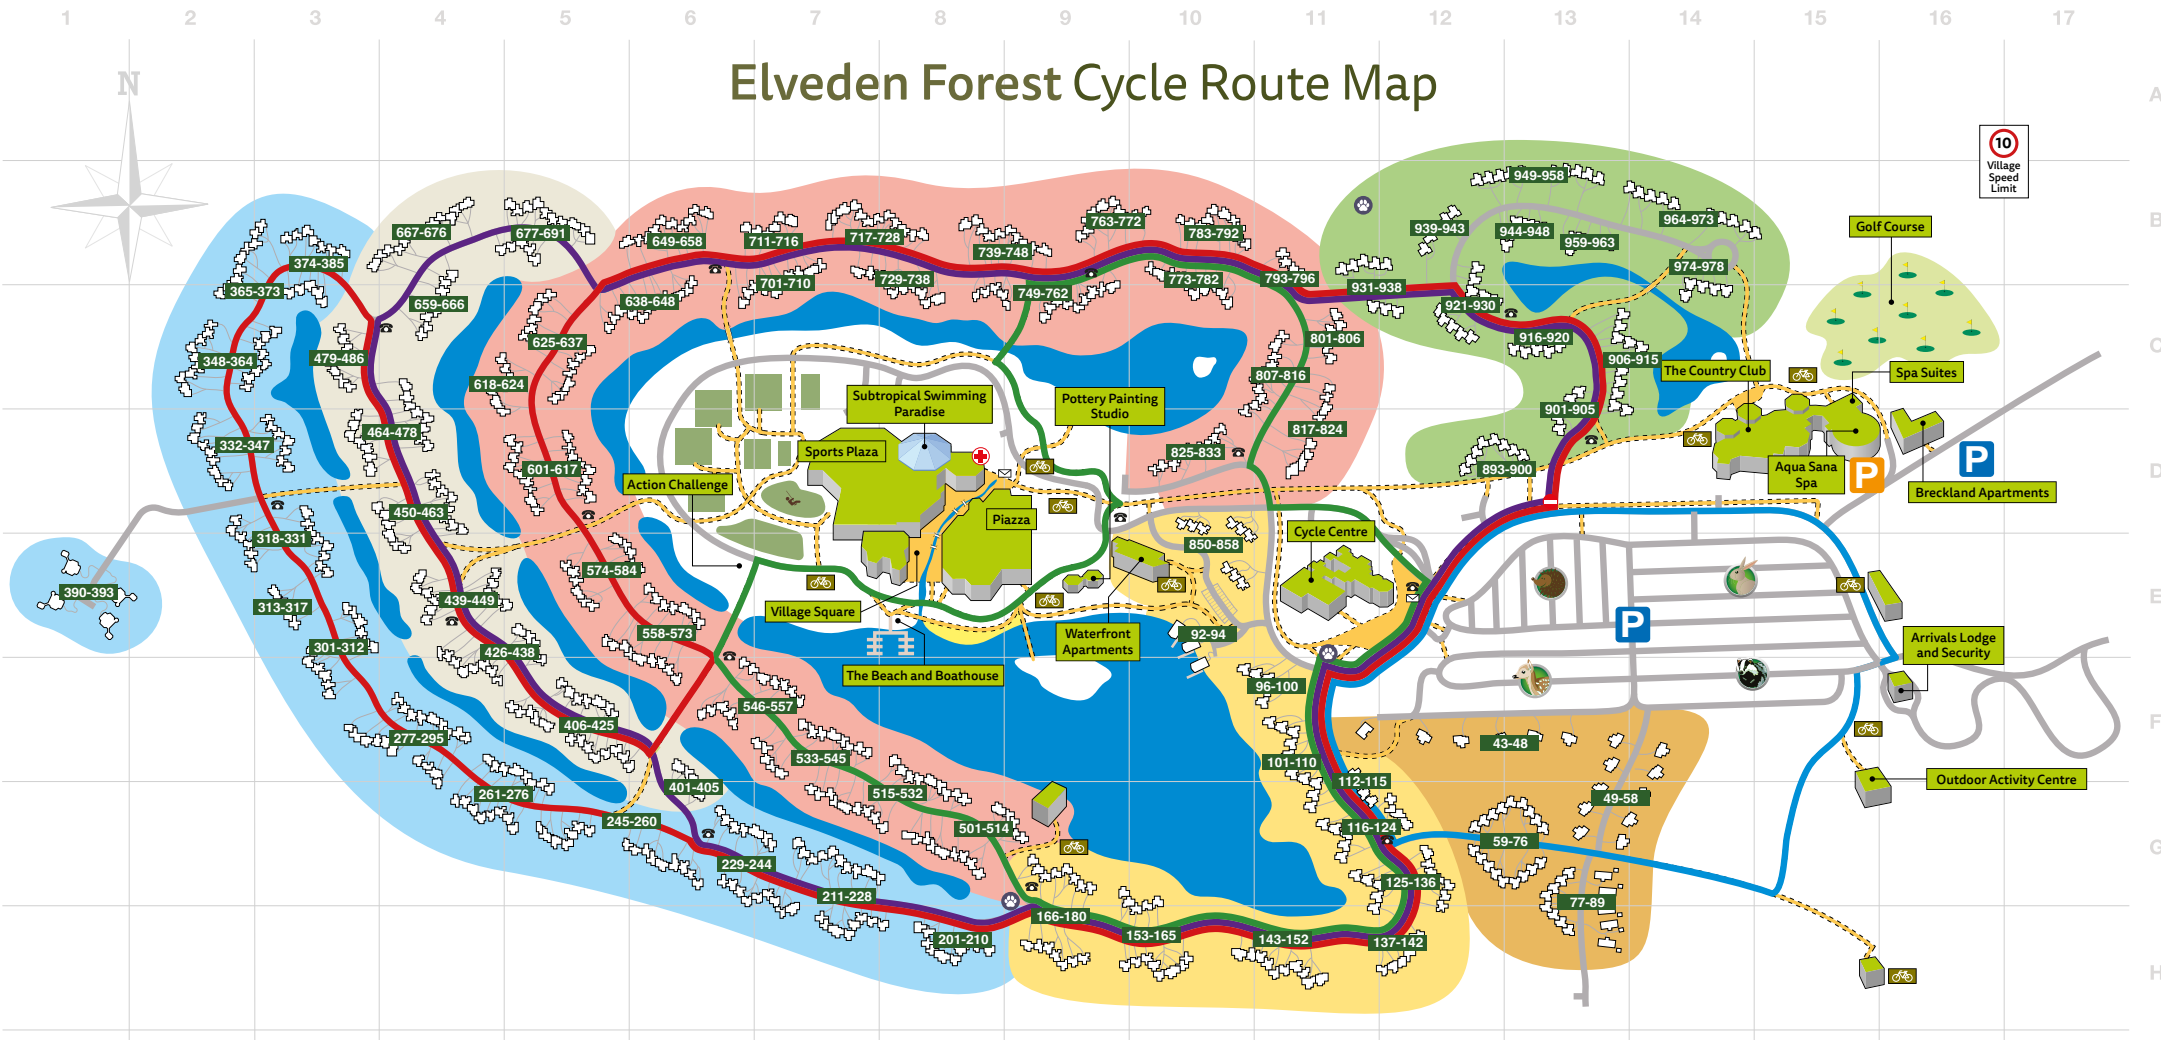

Elveden Forest Cycle Route Map

Elveden Forest Cycle route map key	
2.81 miles 22 minutes	2.10 miles 16 minutes
1.66 miles 13 minutes	1.00 miles 8 minutes

Top Tips...

- Looking for a challenge? Combine the red and blue routes for a longer journey
- Follow the green route for some fantastic views of the lake
- Helmets are included free of charge with every cycle hire

Key	
	Bridge
	Car Park
	Changing Places Unit
	Children's Play Area
	Cycle Parking
	Dog Play Area
	Emergency Telephone
	Footpath
	One Way System
	Post Box
	Restaurants
	Shops
	Spa Day Car Park
	Road
	Water Refill Station

The Country Club	
	Foresters' Inn
	Golf Course
	The Gym

Piazza	
	Bella Italia
	Café Rouge
	Rajinda Pradesh

The Beach and The Boathouse	
	Adventure Golf

Village Square	
	D15
	D15
	D15
	D15
	D8/E8
	D8/E8
	D8/E8
	D8/E8

Sports Plaza	
	D8
	D8
	D9
	E8
	D8
	D8
	D8
	D8
	D8
	D8
	D8
	D7

	D8
	D8
	D8
	D8
	D7
	D8
	D8
	D7

All Other Destinations	
	E6
	D8
	D15
	F16
	E15
	E11
	D6
	D6
	G15
	E9
	E9
	E8

1 square = 1 minute walk (This is an approximate walking time. Please allow extra time for young children)