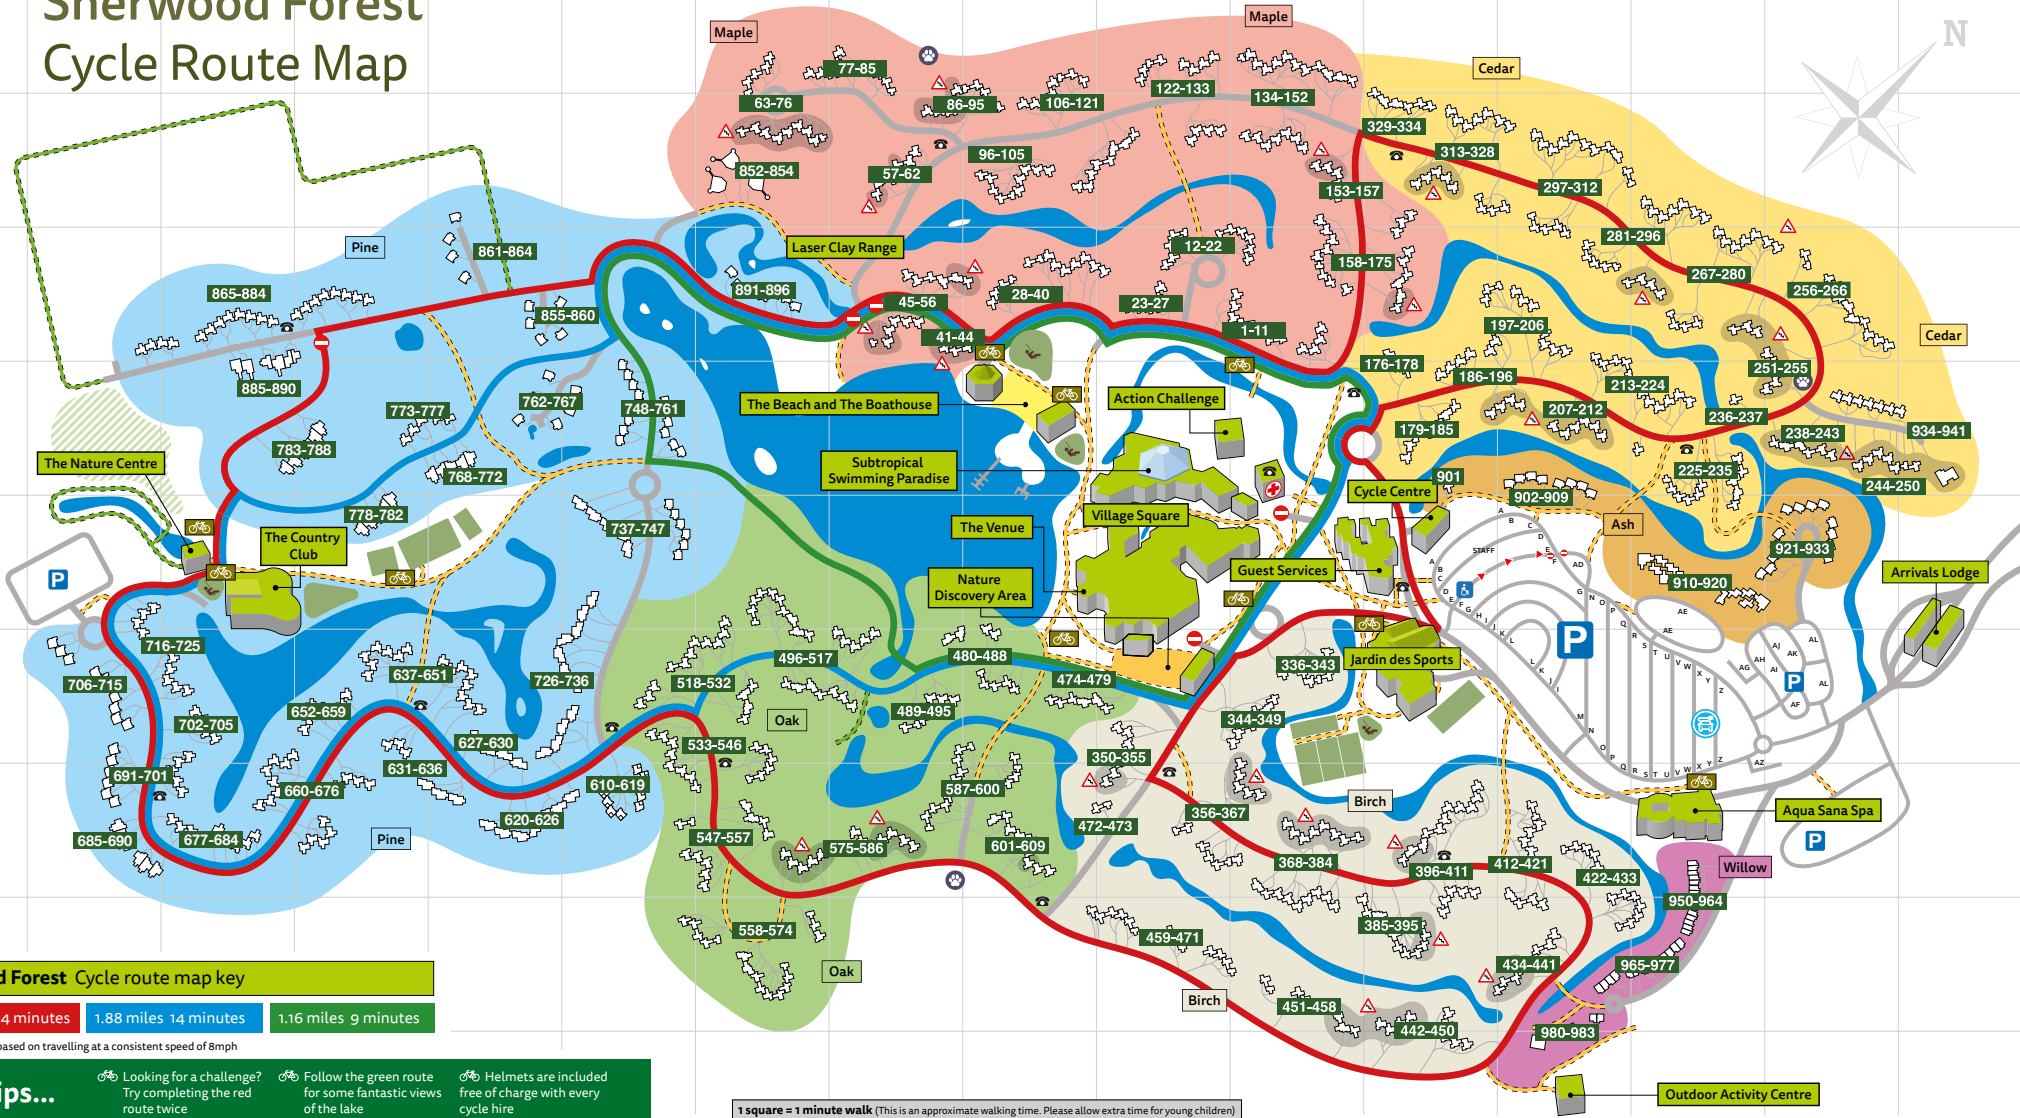

Sherwood Forest Cycle Route Map

Sherwood Forest Cycle route map key

3.20 miles 24 minutes   1.88 miles 14 minutes   1.16 miles 9 minutes

Top Tips...

- Looking for a challenge? Try completing the red route twice
- Follow the green route for some fantastic views of the lake
- Helmets are included free of charge with every cycle hire

Key	
	Car Park
	Changing Places Unit
	Children's Outdoor Play Area
	Cycle Park
	Dog Play Area
	Electric Car Charging Points
	Footpath
	Nature Trail
	Road
	Vehicle One Way System
	No Entry
	Restaurants
	Shops
	Emergency Telephone
	Step-Access Lodge
	First Aid Centre
	Water Refill Station

Village Square	
	Aquatique
	Bella Italia
	Café Rouge
	Changing Places Unit
	First Aid Centre
	Huck's American Bar and Grill
	Just Kids
	Las Iguanas
	Leisure Bowl Incorporating House of Games 1
	Mobility Bus Pick Up Point
	Nature Discovery Area
	ParcMarket
	Pottery Painting Studio
	Rajinda Pradesh
	Starbucks

E10	Subtropical Swimming Paradise
E10	The Canopy Café and Bar
E10	The Store Room
D10	The Venue
D11	Treats
E10	Water Refill Station

Jardin des Sports	
F12	The Gym
F12	Virtual Reality Experience
F12	Water Refill Station
F11	The Country Club
F12	Family Putting
F12	Foresters' Inn
F12	Maze
F12	Mobility Bus Pick Up Point
F11	Outdoor Tennis Court No. 4
F12	Squash Courts
F12	The Nature Centre and Shop
F12	The Track
F12	Wildlife Hide

The Beach and The Boathouse	
F12	Adventure Golf
F12	The Pancake House

All Other Destinations		
E4	Action Challenge	D11
E3	Aqua Sana Spa	G14
E4	Cycle Centre and Shop	E12
E3	Guest Services	E12
E5	Laser Clay Range	C8
E3	Outdoor Activity Centre	I13
E3	Wildlife Hides	C5, E1 and F8