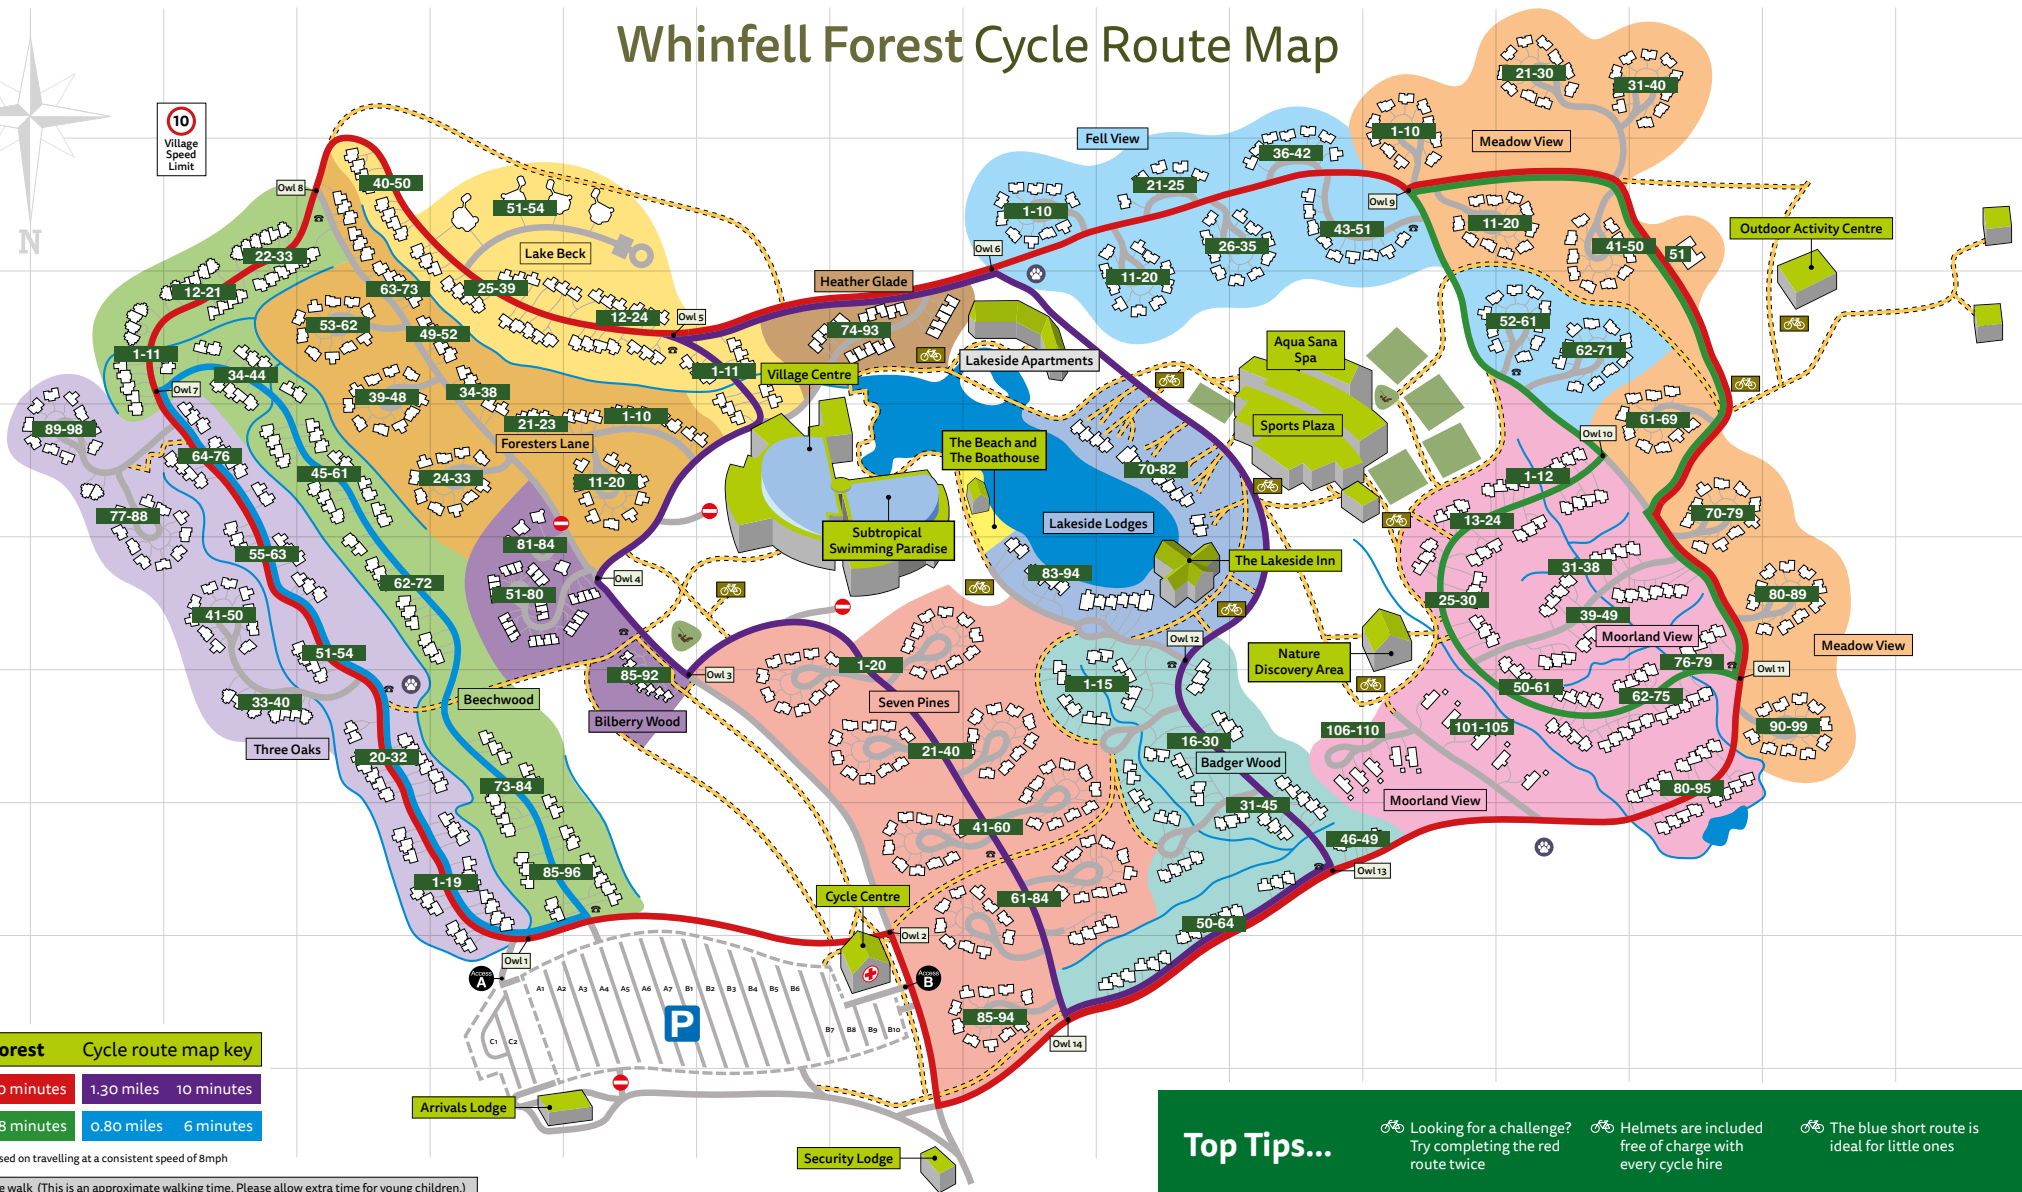

10
Village Speed Limit

Location preferences

- Central area
- Middle area
- Outer area
- Exclusive area

1 square = 3 minute walk (This is an approximate walking time. Please allow extra time for young children.)

Whinfell Forest Cycle Route Map

Whinfell Forest Cycle route map key	
2.40 miles 20 minutes	1.30 miles 10 minutes
1.00 miles 8 minutes	0.80 miles 6 minutes

Average times are based on travelling at a consistent speed of 8mph
 1 square = 3 minute walk (This is an approximate walking time. Please allow extra time for young children.)

Top Tips...

- Looking for a challenge? Try completing the red route twice
- Helmets are included free of charge with every cycle hire
- The blue short route is ideal for little ones

Key	Village Centre	Sports Plaza	All Other Destinations
<ul style="list-style-type: none"> Car Park Changing Places Unit Children's Play Area Cycle Parking Dog Play Area Emergency Telephone Footpath 	<ul style="list-style-type: none"> Activity Den Aquatique Bella Italia Booking Point Café Rouge Changing Places Unit Dexter's Kitchen Guest Services Huck's American Bar and Grill Just Kids Leisure Bowl Incorporating House of Games Mobility Bus Pick Up Point 	<ul style="list-style-type: none"> Adventure Golf Astroturf Booking Desk Changing Places Unit Falconry Centre Fitness Studio Indoor Climbing Adventure Joules Outdoor Tennis Pottery Painting Studio Rajinda Pradash Refresh 	<ul style="list-style-type: none"> Aqua Sana Spa Arrivals Lodge Bird Hide Cycle Centre and Shop Lakeside Inn First Aid Centre Mini Trek Outdoor Activity Centre The Boathouse Action Challenge Security Lodge