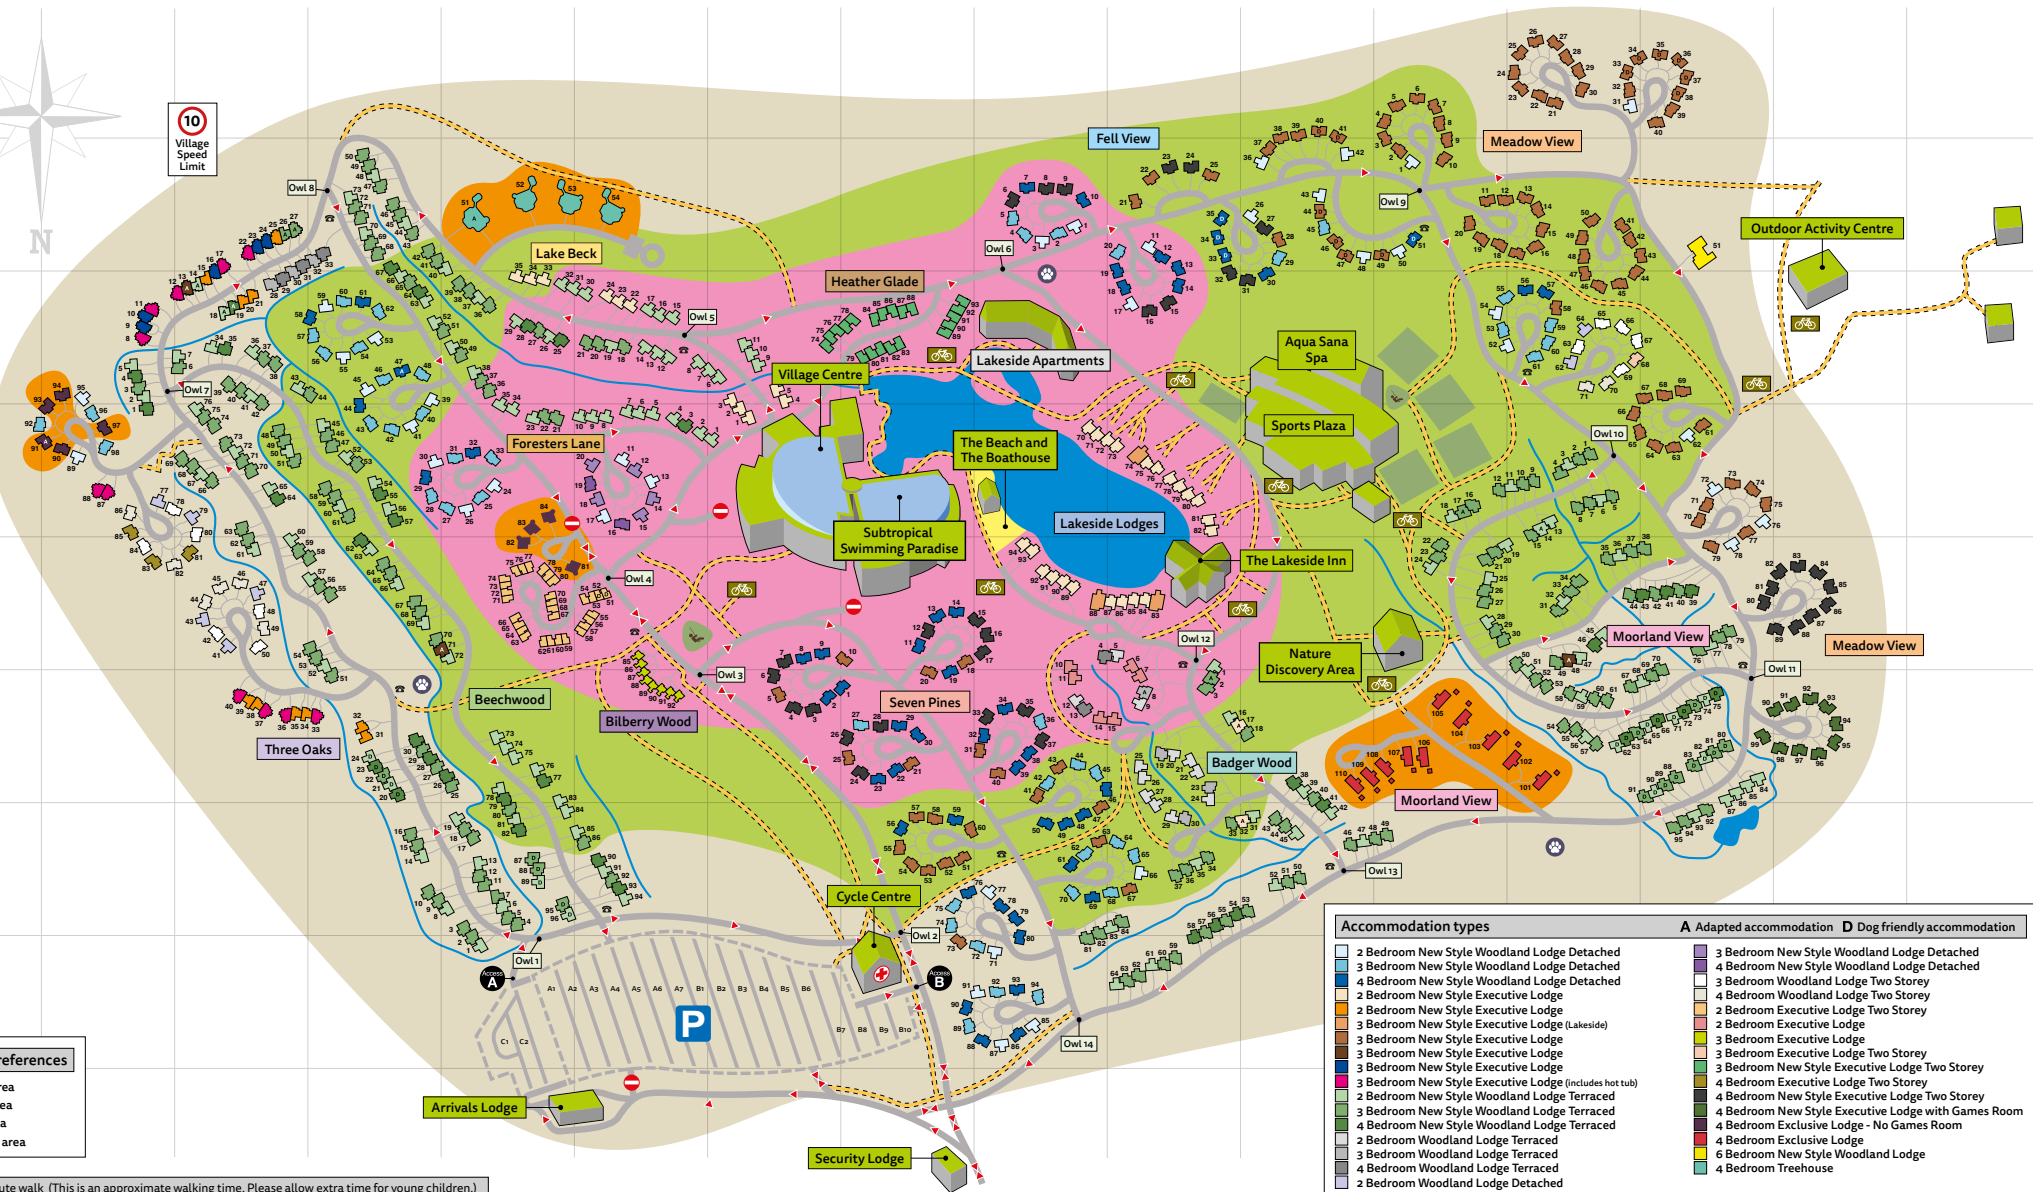

10
Village Speed Limit

Location preferences

- Central area
- Middle area
- Outer area
- Exclusive area

1 square = 3 minute walk (This is an approximate walking time. Please allow extra time for young children.)

Key	Village Centre	Sports Plaza	All Other Destinations
<ul style="list-style-type: none"> Car Park Changing Places Unit Children's Play Area Cycle Parking Dog Play Area Emergency Telephone Footpath 	<ul style="list-style-type: none"> Activity Den Aquatique Bella Italia Booking Point Café Rouge Changing Places Unit Dexter's Kitchen Guest Services Huck's American Bar and Grill Just Kids Leisure Bowl Incorporating House of Games Mobility Bus Pick Up Point 	<ul style="list-style-type: none"> Adventure Golf Astroturf Booking Desk Changing Places Unit Falconry Centre Fitness Studio Indoor Climbing Adventure Joules Outdoor Tennis Pottery Painting Studio Rajinda Pradesh Refresh 	<ul style="list-style-type: none"> Aqua Sana Spa Arrivals Lodge Bird Hide Cycle Centre and Shop Lakeside Inn First Aid Centre Mini Trek Outdoor Activity Centre The Boathouse Action Challenge Security Lodge