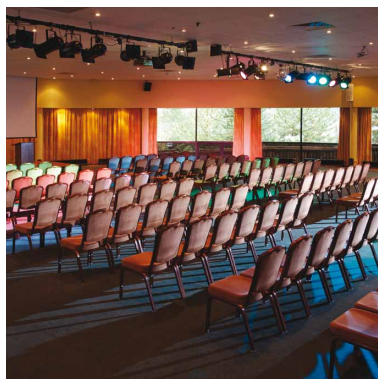

Longleat Forest

Enjoy the tranquility of the forest in spacious Apartments, Villas or Lodges, all set in beautiful surroundings

Accommodation

	Comfort Villa	Comfort Plus Villa	New Style Woodland Lodge	Original Executive Villa	New Style Executive Lodge	Exclusive Lodge
All accommodation includes:						
Open Plan Living Space with multi channel TV, Open fire ¹ or stove ¹ , Well equipped kitchen ¹ , Bathroom, Central Heating, Bed linen, Patio/balcony furniture.	■	■	■	■	■	■
Telephone				■	■	■
Towels/Toiletries/Hairdryer		■	■	■	■	■
DVD Player (also plays CDs)		■	■	■	■	■
Dishwasher		■	■	■	■	■
Additional TV in master bedroom		■	■	■	■	■
En suite bath/shower room				■	■	■
Sauna*				■ ²	■ ²	■
Outdoor hot tub*						■
Wine Cooler					■	
Games Room					■ ³	
Private parking space						■

¹Exact specifications vary by type, visit our website or phone reservations for more information.

Most 1-bedroom accommodation has a studio style layout

²Not in all Villas/Lodges. ³Four bedroom New Style Executive Lodges only.