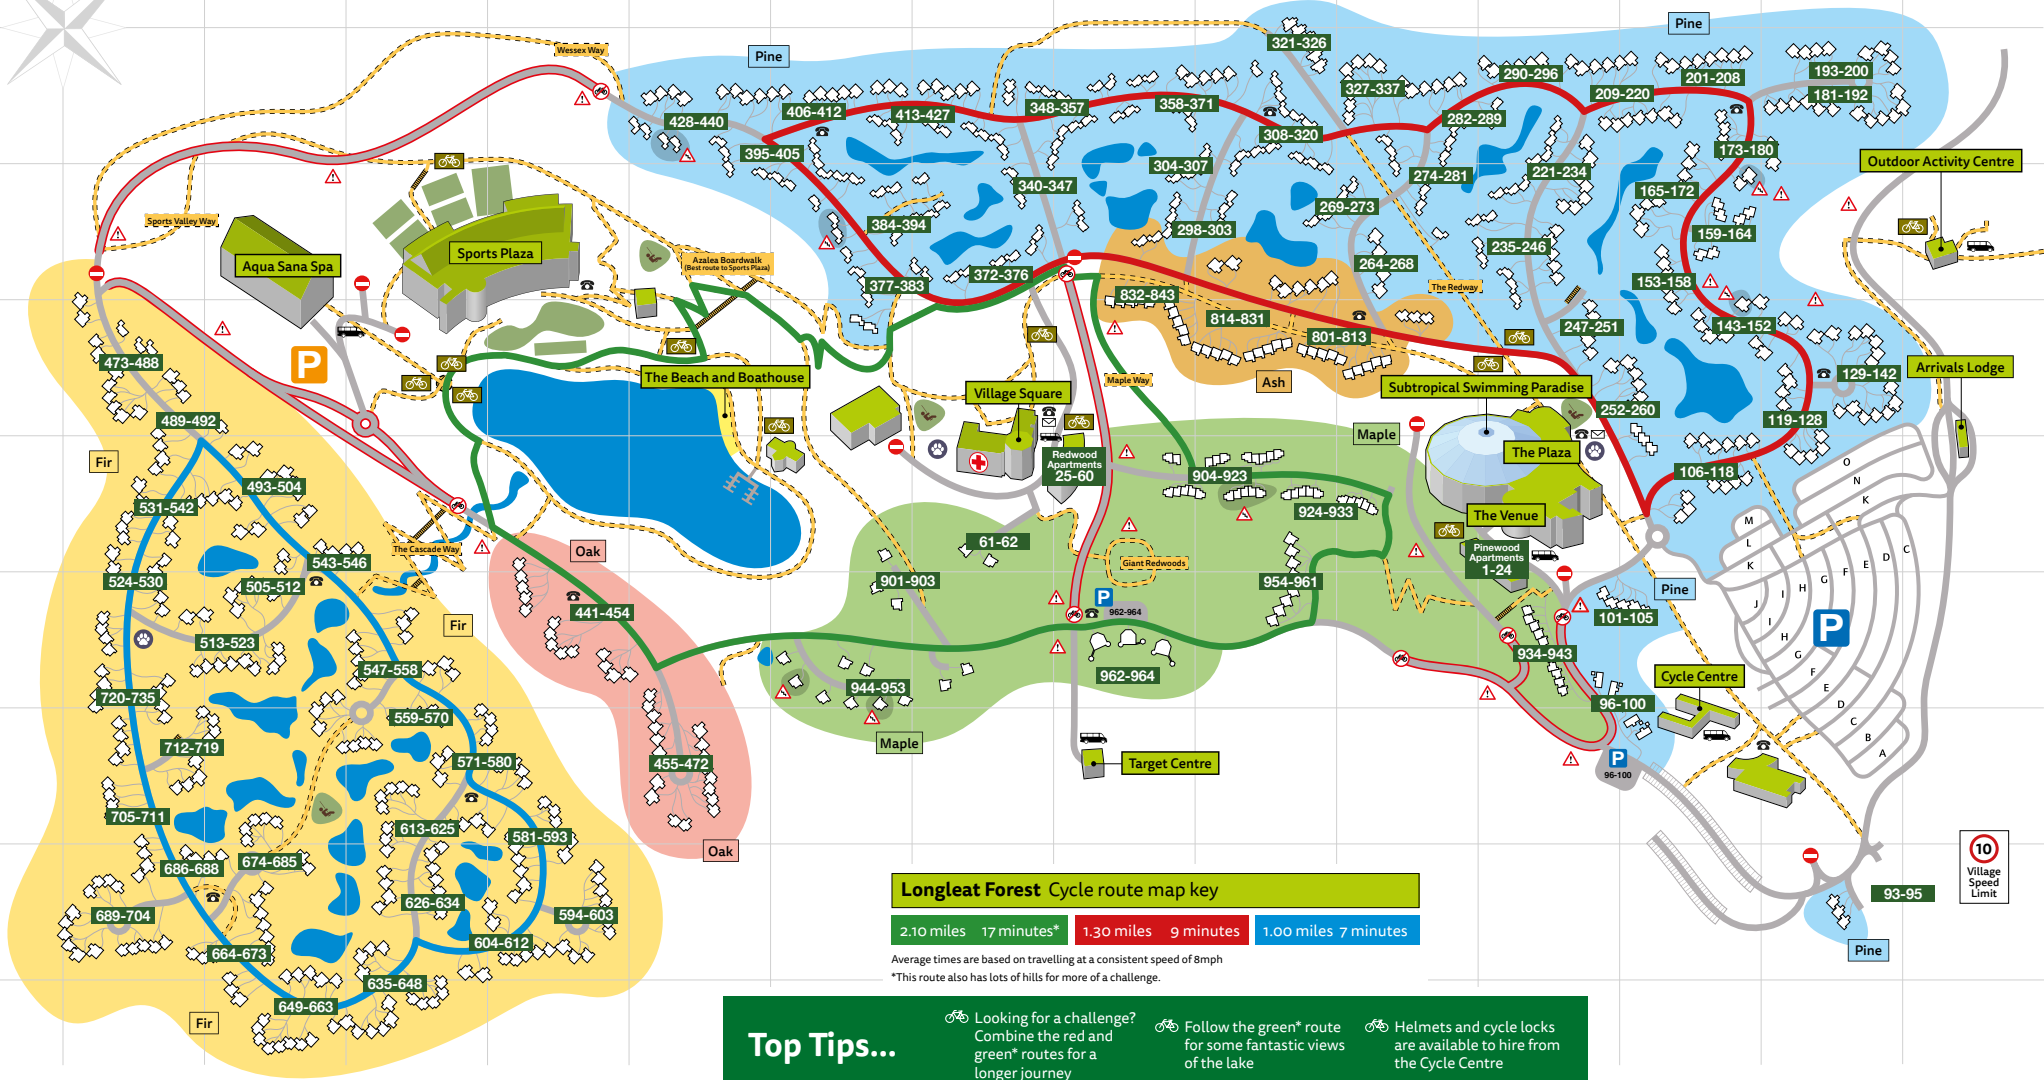

Longleat Forest Cycle Route Map

Longleat Forest Cycle route map key

2.10 miles 17 minutes* 1.30 miles 9 minutes 1.00 miles 7 minutes

Top Tips...

- Looking for a challenge? Combine the red and green* routes for a longer journey
- Follow the green* route for some fantastic views of the lake
- Helmets and cycle locks are available to hire from the Cycle Centre

1 square = 3 minute walk (This is an approximate walking time. Please allow extra time for young children)

Key		
Car Park	Footpath	Post Box
Changing Places Unit	Land Train Route	Restaurants
Children's Outdoor Play Area	Land Train Stop	Road
Children's Indoor Play Area	First Aid Centre	Shops
Cycle Parking	Mobility Bus Pick Up Point	Spa Day Car Park
Cyclepath	No Entry	Step-Access Lodge
Dog Exercise Area	No Cycling	Steps
Emergency Telephone	One Way System	Steep Hill

Plaza
Aquatic
Bella Italia
Café Rouge
Canopy Café and Bar
Guest Services
House of Games 1
Huck's American Bar and Grill
Joules
Just Kids
Las Iguanas
Leisure Bowl
ParcMarket
Photo and Video Point
Starbucks
Subtropical Swimming Paradise
The Store Room
Toilet with Baby Change Facilities
Treats

Village Square
Bird Hide
Falconry
Foresters Kitchen and Terrace
Locked in a Room
First Aid Centre
Nature Discovery Area
Pottery Painting Studio
Ranger's Lodge
Segway Experience
The Pancake House
Toilet with Baby Change Facilities

Sports Plaza
Changing Places Unit
Fitness Studio
House of Games 2
Indoor Challenge Golf
Indoor Climbing Adventure
Indoor Tennis Courts
Junior Segways
Mini Bowling
Outdoor Tennis Courts/Astro Turf
Rajinda Pradesh
Sports Café

All Other Destinations
Starbucks
The Gym
Toilet with Baby Change Facilities
The Beach and Boathouse
Adventure Golf
Activity Den
Aerial Adventure/Aerial Tree Trekking
Aqua Sana Spa
Bandstand
Cycle Centre
Den Building and Decorating
Mini Trek
Outdoor Activity Centre
Pony Rides
Target Centre