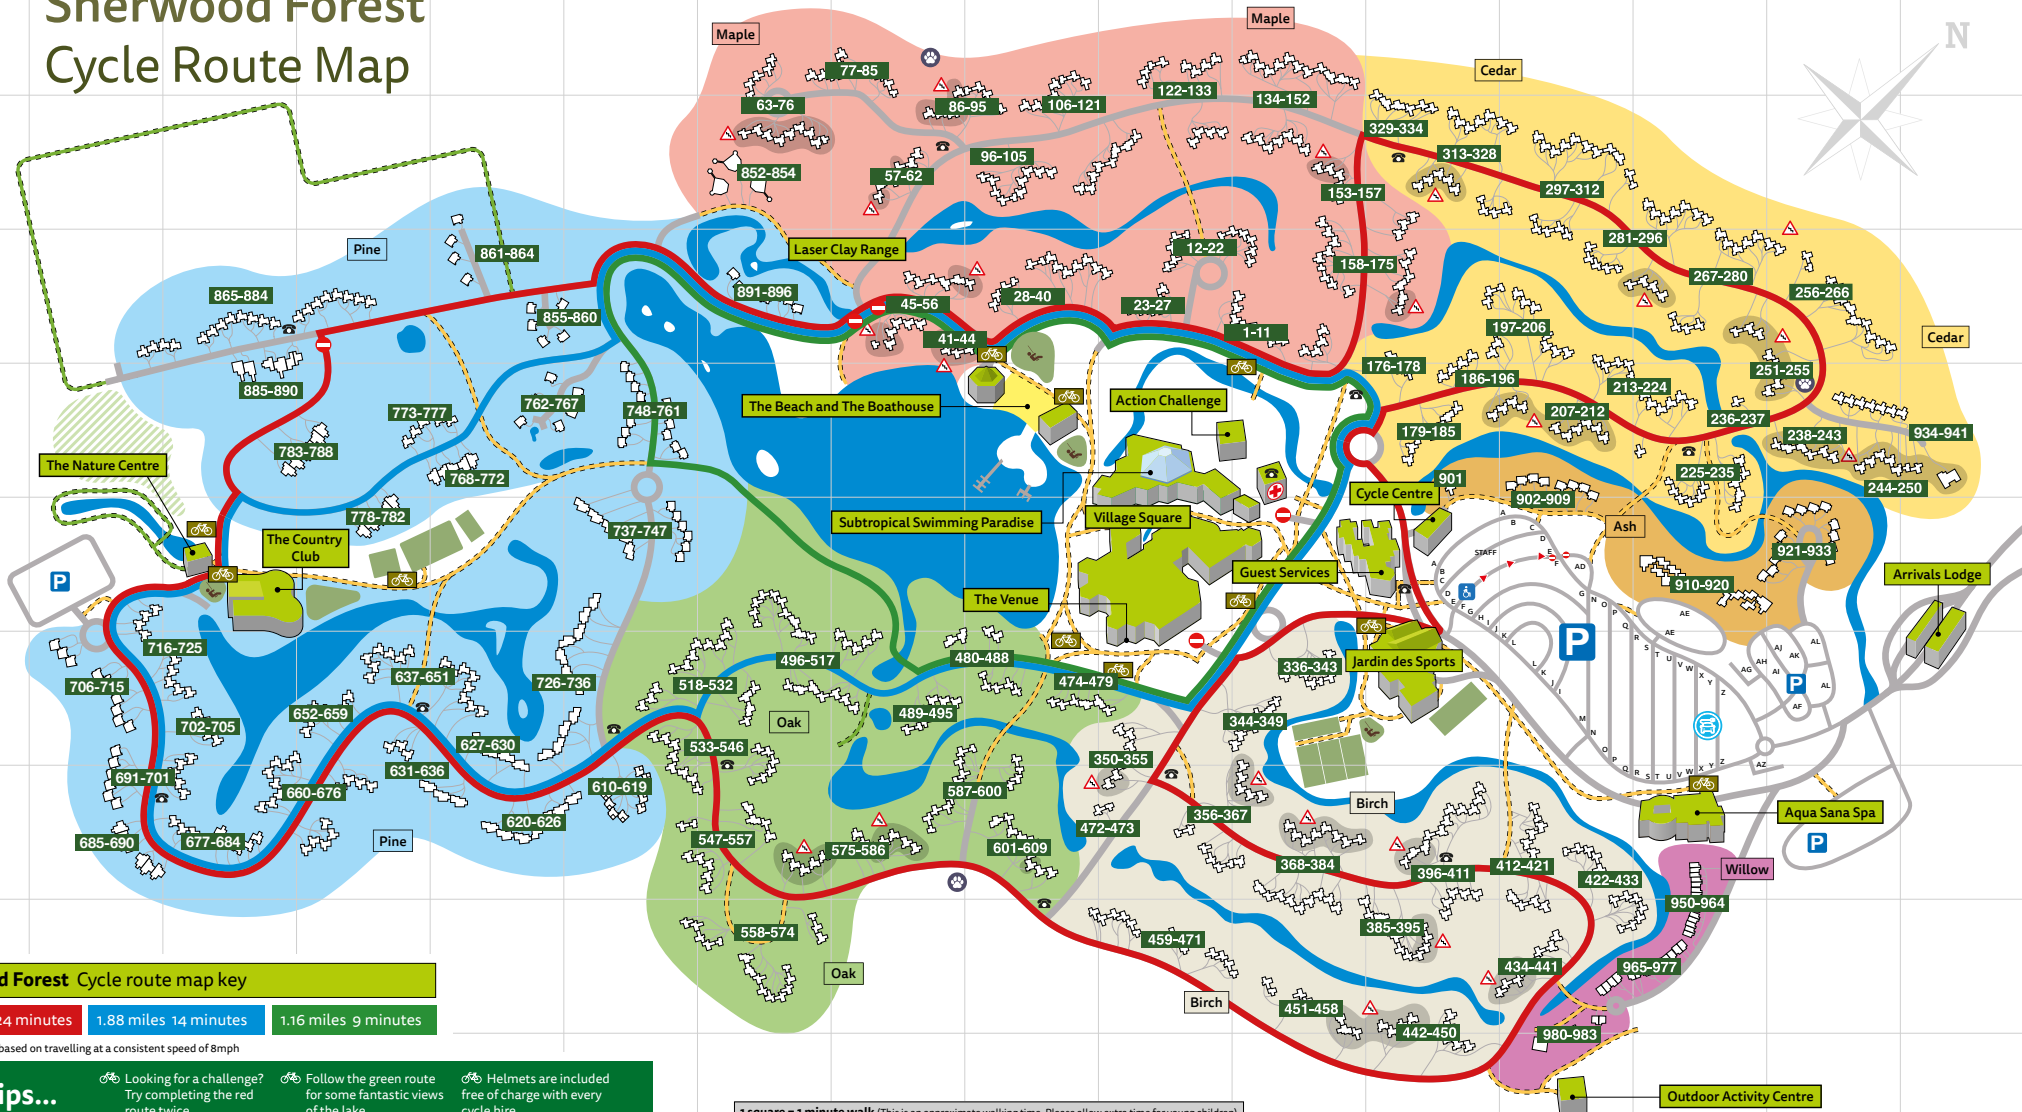

Sherwood Forest Cycle Route Map

Sherwood Forest Cycle route map key

3.20 miles 24 minutes | 1.88 miles 14 minutes | 1.16 miles 9 minutes

Top Tips...

- Looking for a challenge? Try completing the red route twice
- Follow the green route for some fantastic views of the lake
- Helmets are included free of charge with every cycle hire

Key	
	Car Park
	Changing Places Unit
	Children's Outdoor Play Area
	Cycle Park
	Dog Play Area
	Electric Car Charging Points
	Footpath
	Nature Trail
	Road
	Vehicle One Way System
	No Entry
	Restaurants
	Shops
	Emergency Telephone
	Step-Access Lodge
	First Aid Centre

Village Square	
	Aquatique
	Bella Italia
	Café Rouge
	Changing Places Unit
	Huck's American Bar and Grill
	Just Kids
	Las Iguanas
	Leisure Bowl Incorporating House of Games 1
	First Aid Centre
	Mobility Bus Pick Up Point
	ParcMarket
	Pottery Painting Studio
	Rajinda Pradesh
	Starbucks
	Subtropical Swimming Paradise

E10	The Canopy Café and Bar
E10	The Store Room
E10	The Venue
D10	Treats

Jardin des Sports	
E10	Activity Den
E10	Astro Turf/5-a-Side Court
F10	Booking Desk
E10	Bowling Green
E10	Changing Places Unit
E10	Fitness Studio
E10	House of Games 2
E10	Joules
F12	Mobility Bus Pick Up Point
F11	Outdoor Tennis Courts No. 1-3
F12	Snooker and Pool Hall
F12	Sports Bowl
F12	Sports Café
F12	Starbucks

F12	The Gym
F12	Virtual Reality Experience

The Beach and The Boathouse		
F12	Adventure Golf	D10
F12	The Pancake House	D9

All Other Destinations		
E4	Action Challenge	D11
E3	Aqua Sana Spa	G14
E4	Cycle Centre and Shop	E12
E3	Guest Services	E12
E5	Laser Clay Range	C8
E3	Outdoor Activity Centre	I13
E3	Wildlife Hides	C5, E1 and F8