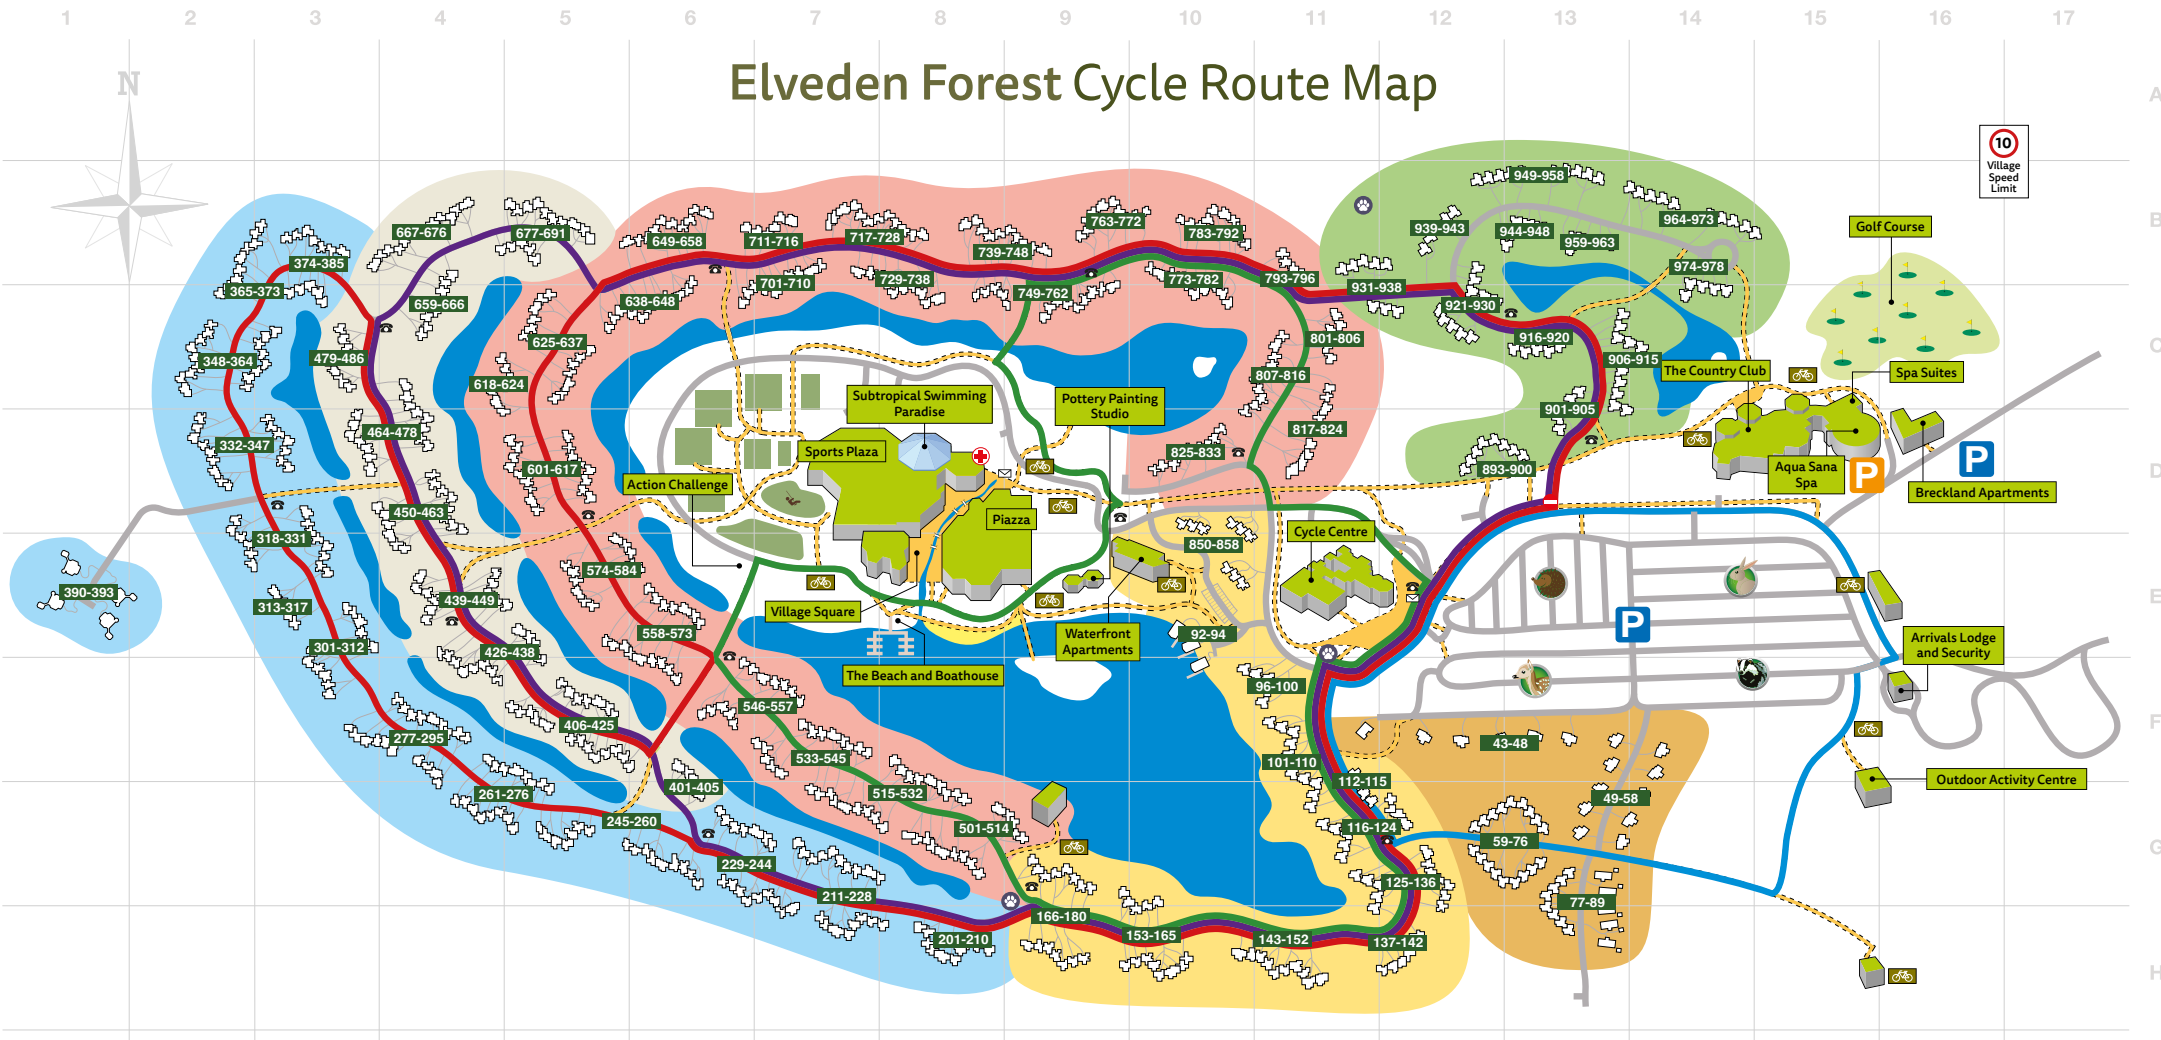

Elveden Forest Cycle Route Map

Elveden Forest Cycle route map key	
2.81 miles 22 minutes	2.10 miles 16 minutes
1.66 miles 13 minutes	1.00 miles 8 minutes

Top Tips...

- Looking for a challenge? Combine the red and blue routes for a longer journey
- Follow the green route for some fantastic views of the lake
- Helmets are included free of charge with every cycle hire

Key	
Bridge	Footpath
Car Park	One Way System
Changing Places Unit	Post Box
Children's Play Area	Restaurants
Cycle Parking	Shops
Dog Play Area	Spa Day Car Park
Emergency Telephone	Road

The Country Club	
Foresters' Inn	D15
Golf Course	D15
The Gym	D15

Village Square	
Changing Places Unit	D15
First Aid Centre	D15
Guest Services	D15
Huck's American Bar and Grill	D15
Just Kids	D15
Las Iguanas	D15
ParcMarket	D15
The Store Room	D15

Plazza	
Bella Italia	D8/E8
Café Rouge	D8/E8
Rajinda Pradash	D8/E8

The Beach and The Boathouse	
Adventure Golf	F9

Sports Plaza	
Activity Den	D8
Aquatique	D8
Booking Desk	D9
Changing Places Unit	E8
Fitness Studio	D8
Joules	D8
Leisure Bowl	D8
<i>Incorporating House of Games</i>	D8
Outdoor Bowls	D8
Outdoor Tennis Courts	D8
Photo and Video Point	D8
Sports Café	D7

All Other Destinations	
Sports Plaza Arena	D8
Starbucks	D8
Subtropical Swimming Paradise	D8
The Canopy Café and Bar	D8
The Glade	D7
The Track	D8
Treats	D8

All Other Destinations	
Action Challenge	E6
Aqua Sana Spa	D7
Arrivals Lodge	D15
Bird Hide	F16
Cycle Centre and Shop	E15
Lost Property	E11
Nature Discovery Area	D6
Outdoor Activity Centre	D6
Pottery Painting Studio	G15
Starbucks (next to Pottery Painting Studio)	E9
The Pancake House	E9

1 square = 1 minute walk (This is an approximate walking time. Please allow extra time for young children)