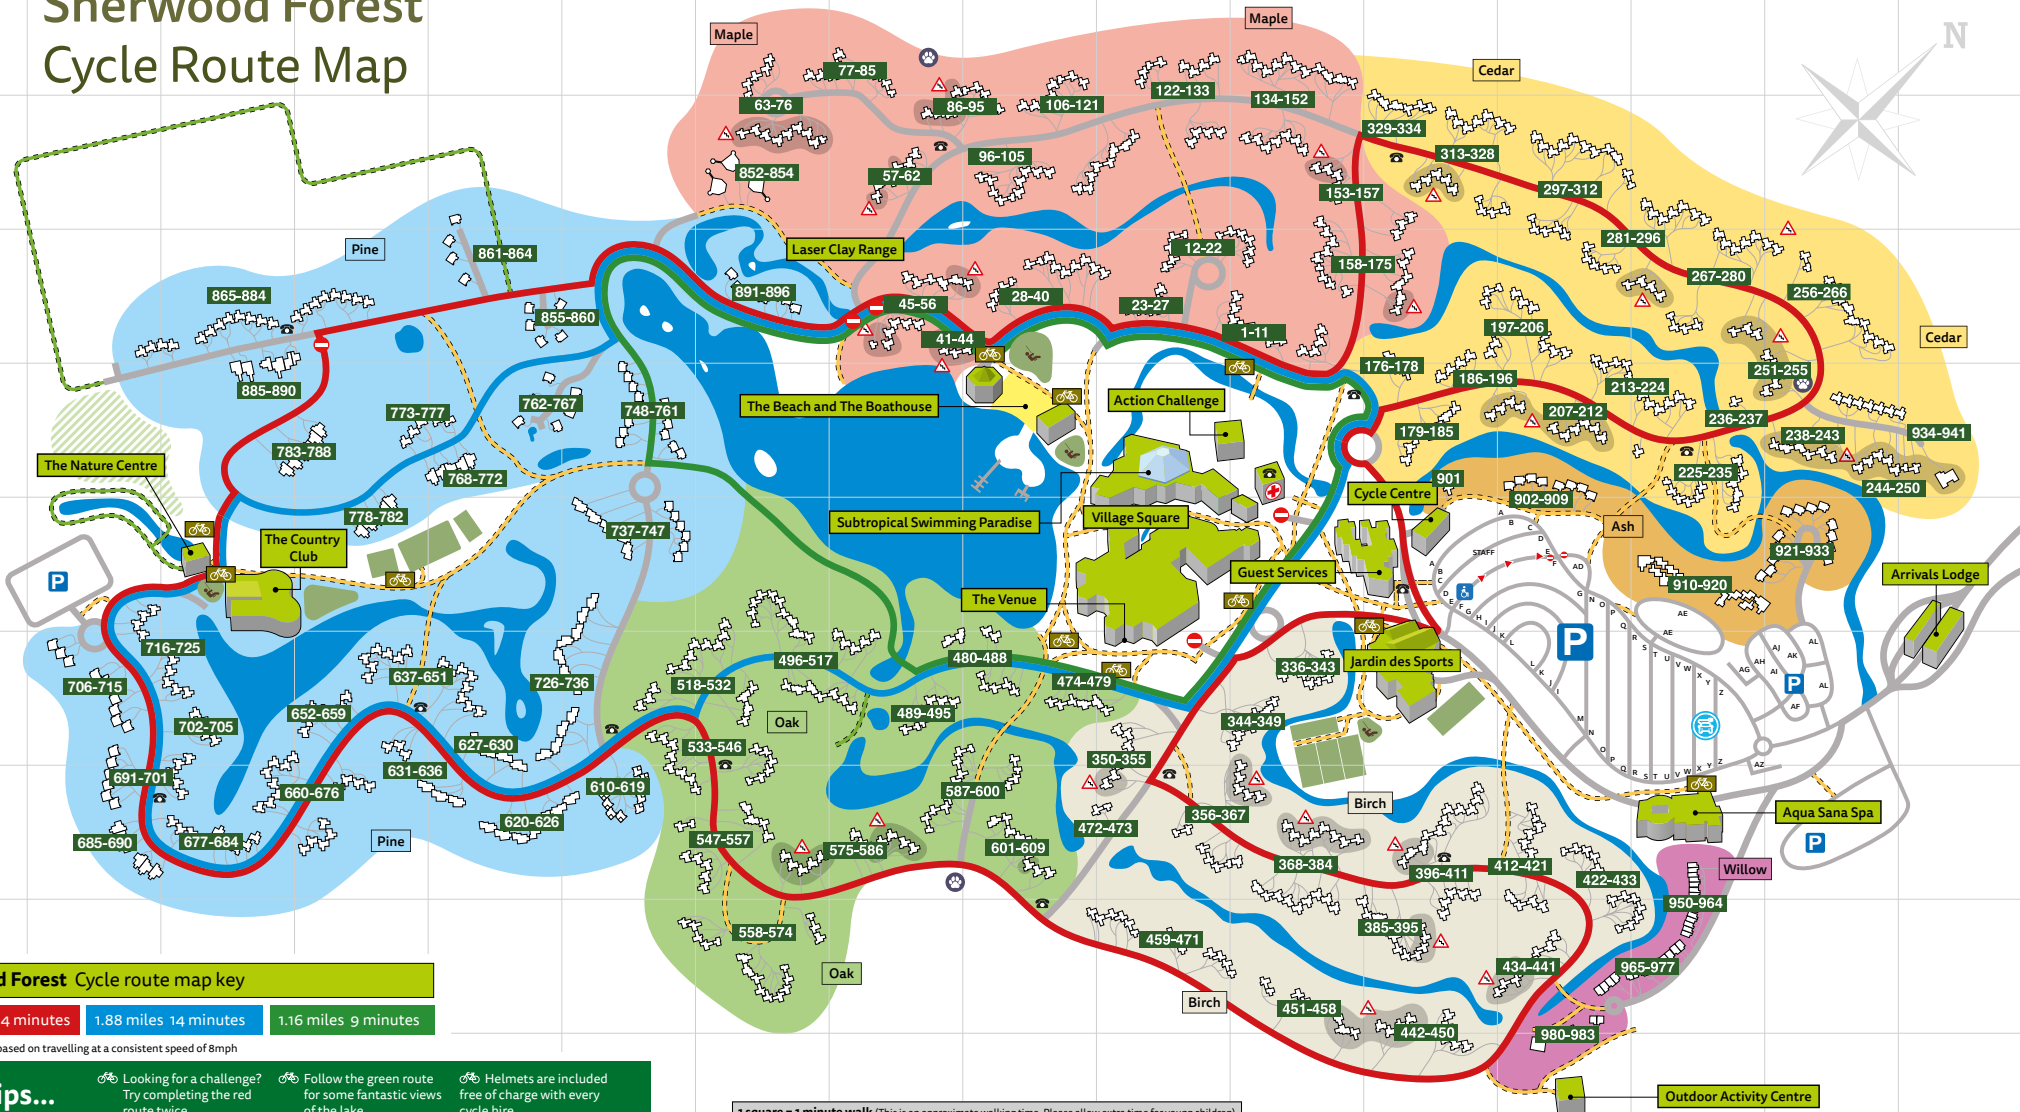

Sherwood Forest Cycle Route Map

Sherwood Forest Cycle route map key

3.20 miles 24 minutes   1.88 miles 14 minutes   1.16 miles 9 minutes

Top Tips...

- Looking for a challenge? Try completing the red route twice
- Follow the green route for some fantastic views of the lake
- Helmets are included free of charge with every cycle hire

Key

- Car Park
- Changing Places Unit
- Children's Outdoor Play Area
- Cycle Park
- Dog Play Area
- Electric Car Charging Points
- Footpath
- Nature Trail
- Road
- Vehicle One Way System
- No Entry
- Restaurants
- Shops
- Emergency Telephone
- Step-Access Lodge
- First Aid Centre

Village Square

- Aquatique
- Bella Italia
- Café Rouge
- Changing Places Unit
- Huck's American Bar and Grill
- Just Kids
- Las Iguanas
- Leisure Bowl Incorporating House of Games 1
- First Aid Centre
- Mobility Bus Pick Up Point
- ParcMarket
- Pottery Painting Studio
- Rajinda Pradesh
- Starbucks
- Subtropical Swimming Paradise

- E10 The Canopy Café and Bar
- E10 The Store Room
- E10 The Venue
- D10 Treats

Jardin des Sports

- E10 Activity Den
- E10 Astro Turf/5-a-Side Court
- F10 Booking Desk
- E10 Bowling Green
- E10 Changing Places Unit
- E10 Fitness Studio
- E10 House of Games 2
- E10 Joules
- F12 Mobility Bus Pick Up Point
- F11 Outdoor Tennis Courts No. 1-3
- F12 Snooker and Pool Hall
- E10 Sports Bowl
- E10 Sports Café
- E10 Starbucks

- F12 The Gym
- F12 Virtual Reality Experience

The Country Club

- F12 Family Putting
- F12 Foresters' Inn
- F12 Maze
- F12 Mobility Bus Pick Up Point
- F11 Outdoor Tennis Court No. 4
- F12 Squash Courts
- F12 The Nature Centre and Shop
- F12 The Track
- F12 Wildlife Hide

The Beach and The Boathouse

- F12 Adventure Golf
- F12 The Pancake House

All Other Destinations

- E4 Action Challenge
- E3 Aqua Sana Spa
- E4 Cycle Centre and Shop
- E3 Guest Services
- E5 Laser Clay Range
- E3 Outdoor Activity Centre
- E3 Wildlife Hides
- D10 Adventure Golf
- D9 The Pancake House
- D11 Action Challenge
- G14 Aqua Sana Spa
- E12 Cycle Centre and Shop
- E12 Guest Services
- C8 Laser Clay Range
- I13 Outdoor Activity Centre
- C5, E1 and F8 Wildlife Hides