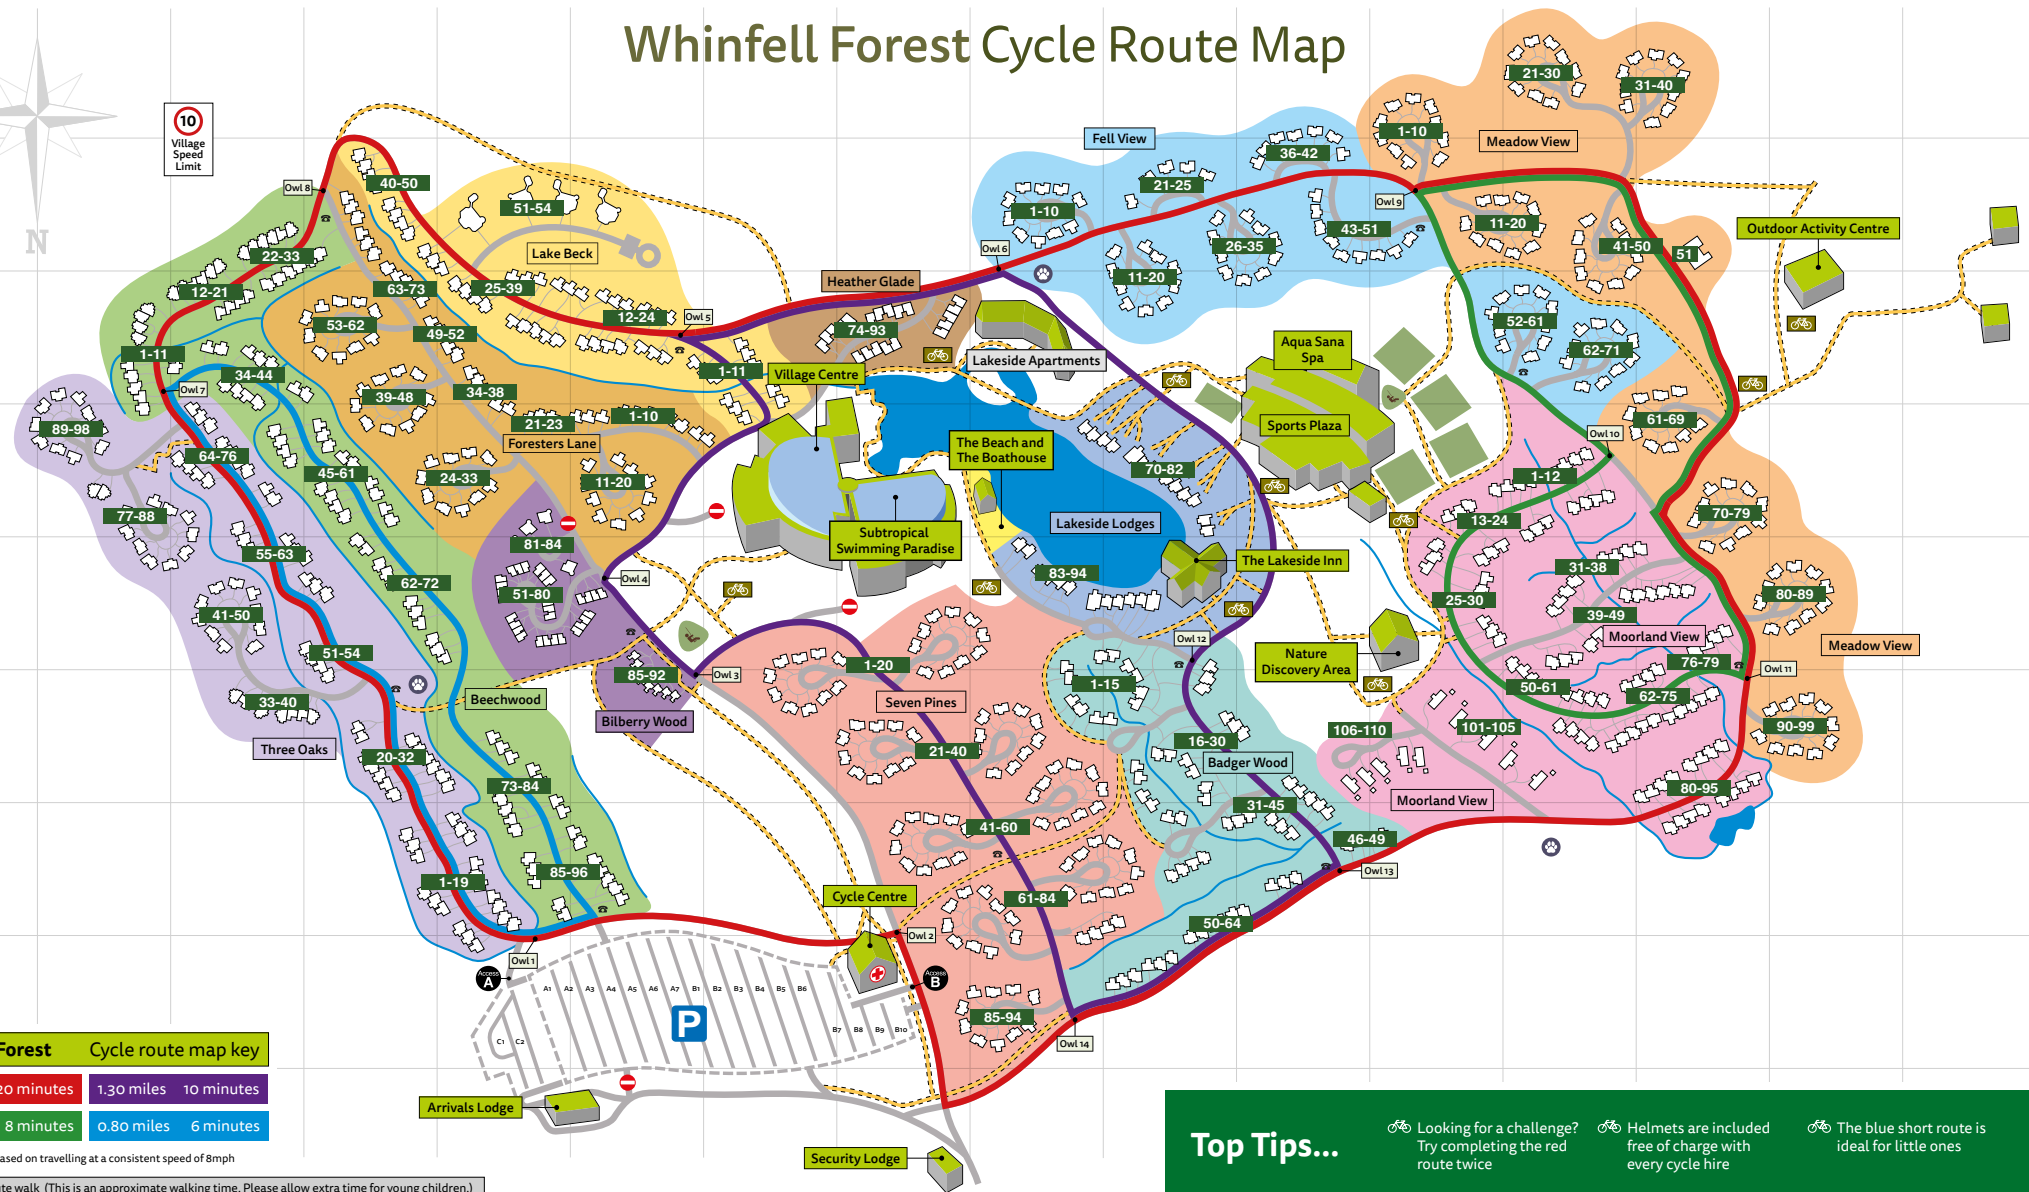

Whinfell Forest Cycle Route Map

Whinfell Forest Cycle route map key

- 2.40 miles 20 minutes
- 1.30 miles 10 minutes
- 1.00 miles 8 minutes
- 0.80 miles 6 minutes

1 square = 3 minute walk (This is an approximate walking time. Please allow extra time for young children.)

Top Tips...

- Looking for a challenge? Try completing the red route twice
- Helmets are included free of charge with every cycle hire
- The blue short route is ideal for little ones

Key	Village Centre	Sports Plaza	Nature Discovery Area	All Other Destinations
Car Park	Activity Den	Adventure Golf	Sports Café	Aqua Sana Spa
Changing Places Unit	Aquatique	Astroturf	Incorporating House of Games	Arrivals Lodge
Children's Play Area	Bella Italia	Booking Desk	Starbucks	Bird Hide
Cycle Parking	Booking Point	Changing Places Unit	The Gym	Cycle Centre and Shop
Dog Play Area	Café Rouge	Falconry Centre	The Track	Lakeside Inn
Road	Changing Places Unit	Fitness Studio		First Aid Centre
Emergency Telephone	Dexter's Kitchen	Indoor Climbing Adventure		Mini Trek
Footpath	Huck's American Bar and Grill	Joules		Outdoor Activity Centre
	Just Kids	Outdoor Tennis		The Boathouse
	Leisure Bowl Incorporating House of Games	Pottery Painting Studio	Den Building and Decorating	Action Challenge
	Mobility Bus Pick Up Point	Rajinda Pradesh	Forest Craft Room	Security Lodge
		Refresh	Rangers Lodge