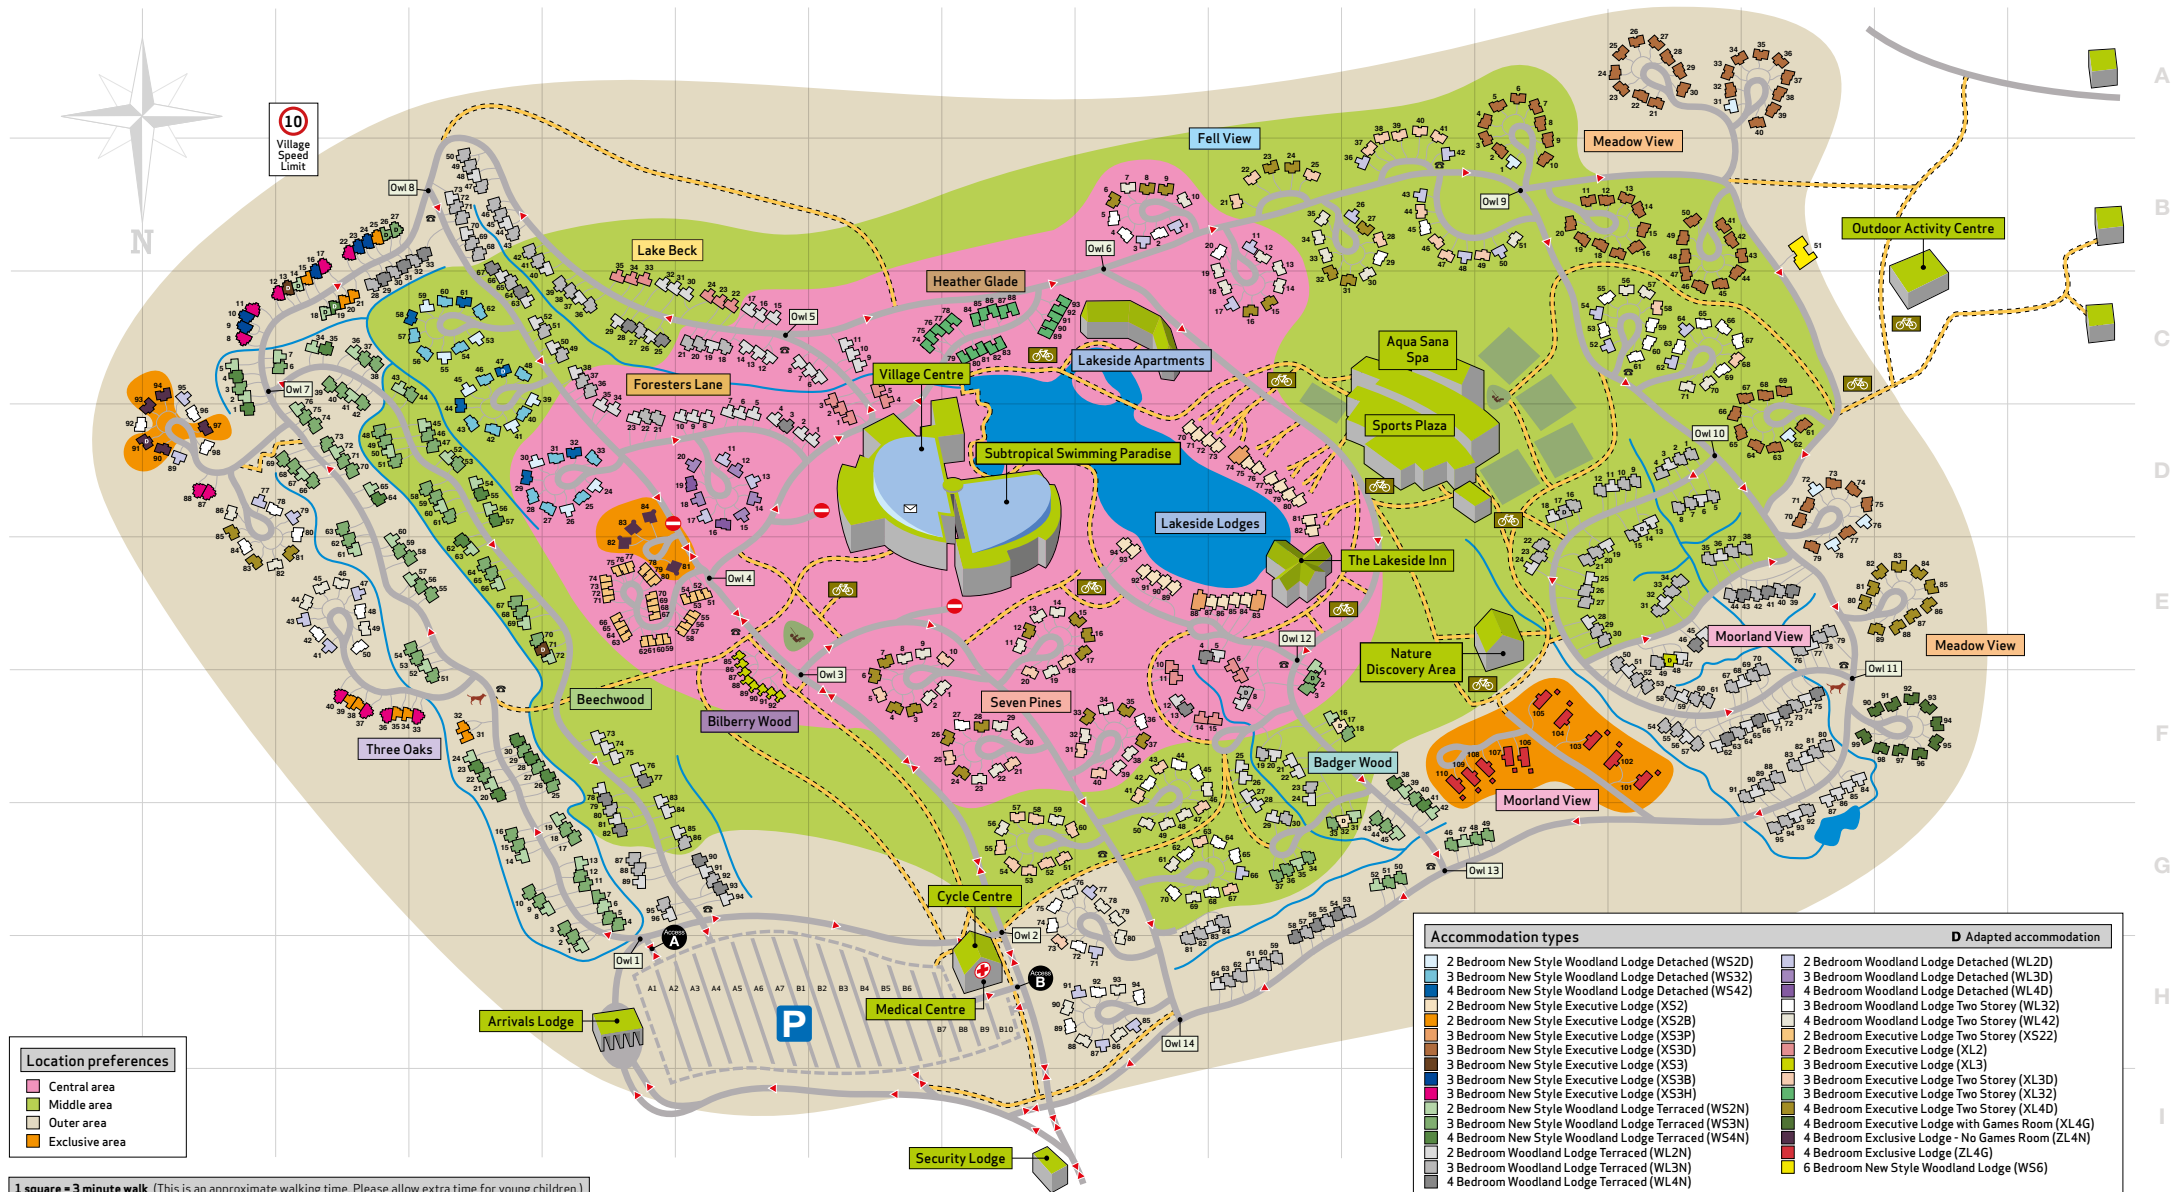

10
Village
Speed
Limit

Location preferences

- Central area
- Middle area
- Outer area
- Exclusive area

1 square = 3 minute walk (This is an approximate walking time. Please allow extra time for young children)

D Adapted accommodation

Key	Village Centre	Sports Plaza	Nature Discovery Area	All Other Destinations
Car Park	Activity Den	Adventure Golf	Sports Café	Action Challenge
Changing Place	Aquatique	Astroturf	Incorporating House of Games	Aqua Sana Spa
Children's Play Area	Bella Italia	Booking Desk	Starbucks*	Arrivals Lodge
Cycle Parking	Booking Point	Cash Point	The Gym (1st floor)	Bird Hide
Dog Exercise Area	Café Rouge	Caving Adventure	The Track	Cycle Centre and Shop
Emergency Telephone	Cash Point	Changing Place		Lakeside Inn
Footpath	Dexters Kitchen	Fitness Studio		Medical Centre
	Dining In	Indoor Climbing Adventure		Mini Trek
	Guest Services	Outdoor Tennis		Outdoor Activity Centre
	Huck's American Bar and Grill	Photography Studio		Pony Trekking (Leacett Cottage Stables)
	Just Kids	Pottery Painting Studio		The Boathouse
		Rajinda Pradesh		Tree Trekking
		Refresh		Security Lodge
		Sportique		